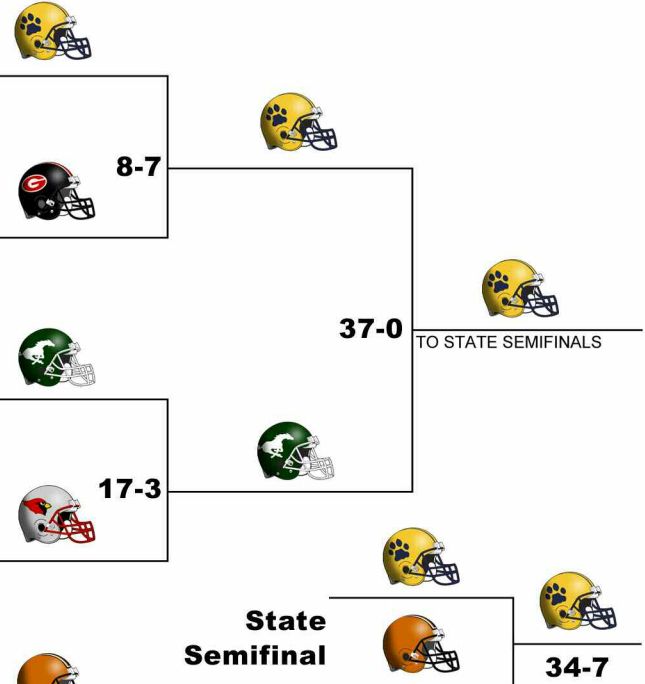

Region 1

Regional Quarterfinal
Sat., Nov. 1

Regional Semifinal
Sat., Nov. 8

Regional Finals
Sat., Nov. 15

State Semifinals
Sat., Nov. 22

	1 9-1 Cleveland St. Ignatius Parma Byers Field	37-0
	8 6-4 Lakewood St. Edward	
	4 10-0 Cleveland Glenville Academic Campus Bedford Bearcat Stadium	35-8
	5 7-3 Brecksville-Broadview Hts	
	2 9-1 Strongsville Strongsville Pat Catan Stadium	35-28
	7 7-3 Euclid	
	3 8-2 Mentor Mentor Jerome T. Osborn Stadium	31-2
	6 8-2 Willoughby South	

Region 2

	1 9-1 North Canton Hoover North Canton Memorial Stadium	14-7
	8 6-4 Massillon Washington	
	4 8-2 Twinsburg Twinsburg Tiger Stadium	20-11
	5 8-2 Amherst Steele	
	2 8-2 Canton GlenOak Canton GlenOak Cummings Field	14-7
	7 6-4 Canton Mc Kinley	
	3 9-1 Brunswick Brunswick Judy Kirsch Field	14-10
	6 7-3 Macedonia Nordonia	
	1 9-1 Hilliard Davidson Hilliard Davidson High School Athletic Complex	38-7
	8 6-4 Grove City	

Region 3

	4 9-1 Columbus Brookhaven Brookhaven Bearcats Stadium	14-6
	5 8-2 Columbus Worthington Kilbourne	
	2 9-1 Upper Arlington Marv Moorehead Memorial Stadium	28-16
	7 7-3 Marysville	
	3 10-0 Pickerington High School Central Pickerington Tiger Stadium	38-21
	6 7-3 Delaware Hayes	
	1 9-1 Cincinnati Colerain Colerain Cardinal Stadium	17-10
	8 6-4 Cincinnati Archbishop Moeller	