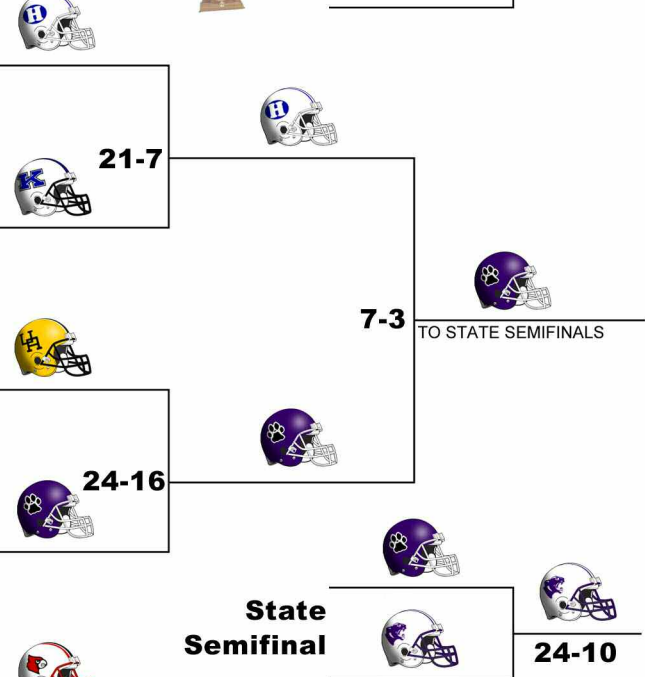

Region 1

Regional Quarterfinal
Sat., Nov. 1

Regional Semifinal
Sat., Nov. 8

Regional Finals
Sat., Nov. 15

State Semifinals
Sat., Nov. 22

	1 9-1 Cleveland St. Ignatius Parma Byers Field	37-0
	8 6-4 Lakewood St. Edward	
	4 10-0 Cleveland Glenville Academic Campus Bedford Bearcat Stadium	35-8
	5 7-3 Brecksville-Broadview Hts	
	2 9-1 Strongsville Strongsville Pat Catan Stadium	35-28
	7 7-3 Euclid	
	3 8-2 Mentor Mentor Jerome T. Osborn Stadium	31-2
	6 8-2 Willoughby South	

Region 2

	1 9-1 North Canton Hoover North Canton Memorial Stadium	14-7
	8 6-4 Massillon Washington	
	4 8-2 Twinsburg Twinsburg Tiger Stadium	20-11
	5 8-2 Amherst Steele	
	2 8-2 Canton GlenOak Canton GlenOak Cummings Field	14-7
	7 6-4 Canton Mc Kinley	
	3 9-1 Brunswick Brunswick Judy Kirsch Field	14-10
	6 7-3 Macedonia Nordonia	
	1 9-1 Hilliard Davidson Hilliard Davidson High School Athletic Complex	38-7
	8 6-4 Grove City	

Region 3

	4 9-1 Columbus Brookhaven Brookhaven Bearcats Stadium	14-6
	5 8-2 Columbus Worthington Kilbourne	
	2 9-1 Upper Arlington Marv Moorehead Memorial Stadium	28-16
	7 7-3 Marysville	
	3 10-0 Pickerington High School Central Pickerington Tiger Stadium	38-21
	6 7-3 Delaware Hayes	
	1 9-1 Cincinnati Colerain Colerain Cardinal Stadium	17-10
	8 6-4 Cincinnati Archbishop Moeller	