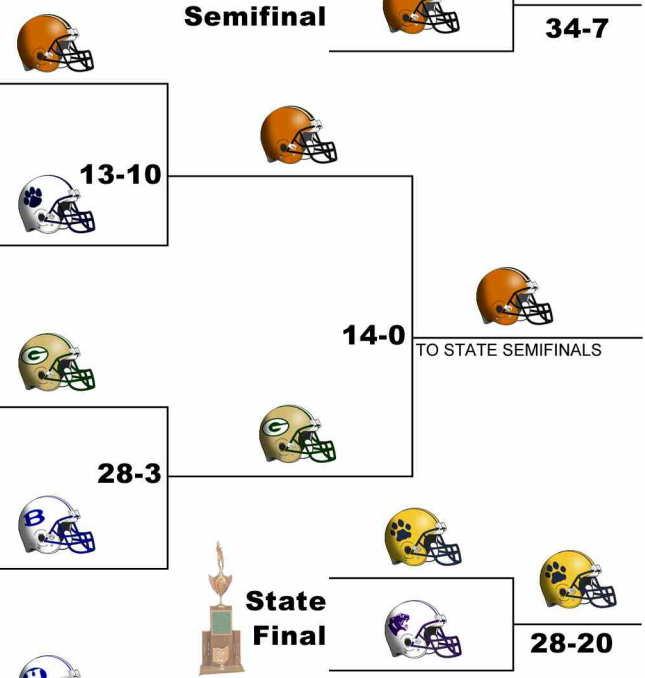

Region 1

Regional Quarterfinal
Sat., Nov. 1

Regional Semifinal
Sat., Nov. 8

Regional Finals
Sat., Nov. 15

State Semifinals
Sat., Nov. 22

	1 9-1 Cleveland St. Ignatius Parma Byers Field	37-0
	8 6-4 Lakewood St. Edward	
	4 10-0 Cleveland Glenville Academic Campus Bedford Bearcat Stadium	35-8
	5 7-3 Brecksville-Broadview Hts	
	2 9-1 Strongsville Strongsville Pat Catan Stadium	35-28
	7 7-3 Euclid	
	3 8-2 Mentor Mentor Jerome T. Osborn Stadium	31-2
	6 8-2 Willoughby South	

Region 2

	1 9-1 North Canton Hoover North Canton Memorial Stadium	14-7
	8 6-4 Massillon Washington	
	4 8-2 Twinsburg Twinsburg Tiger Stadium	20-11
	5 8-2 Amherst Steele	
	2 8-2 Canton GlenOak Canton GlenOak Cummings Field	14-7
	7 6-4 Canton Mc Kinley	
	3 9-1 Brunswick Brunswick Judy Kirsch Field	14-10
	6 7-3 Macedonia Nordonia	
	1 9-1 Hilliard Davidson Hilliard Davidson High School Athletic Complex	38-7
	8 6-4 Grove City	

Region 3

	4 9-1 Columbus Brookhaven Brookhaven Bearcats Stadium	14-6
	5 8-2 Columbus Worthington Kilbourne	
	2 9-1 Upper Arlington Marv Moorehead Memorial Stadium	28-16
	7 7-3 Marysville	
	3 10-0 Pickerington High School Central Pickerington Tiger Stadium	38-21
	6 7-3 Delaware Hayes	
	1 9-1 Cincinnati Colerain Colerain Cardinal Stadium	17-10
	8 6-4 Cincinnati Archbishop Moeller	